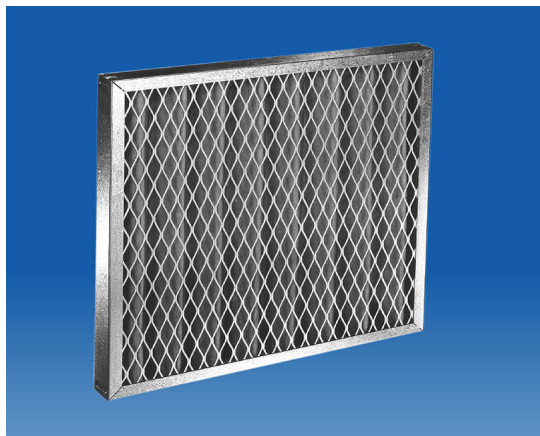

## **TYPE DD AIR FILTERS**

PERMANENT • DRY TYPE • POLYESTER MEDIA

**For Engines, Compressors, and Industrial Ventilation.**

---

## AIRSAN TYPE DD

Permanent • Dry Type • Polyester Media

Airsan Type DD filters are heavy-duty, cleanable filters designed for engines, compressors, and industrial applications.

The Type DD is made with a galvanized steel frame and polyester media sandwiched between two pieces of galvanized steel screen cloth. Expanded metal face pieces on the front and back prevent the media from shifting. The Type DD is also available in bronze, stainless steel, monel and aluminum. Type DD filters are available in 2" and 4" nominal thickness. Type DD filters can be custom fabricated to any rectangular dimension.