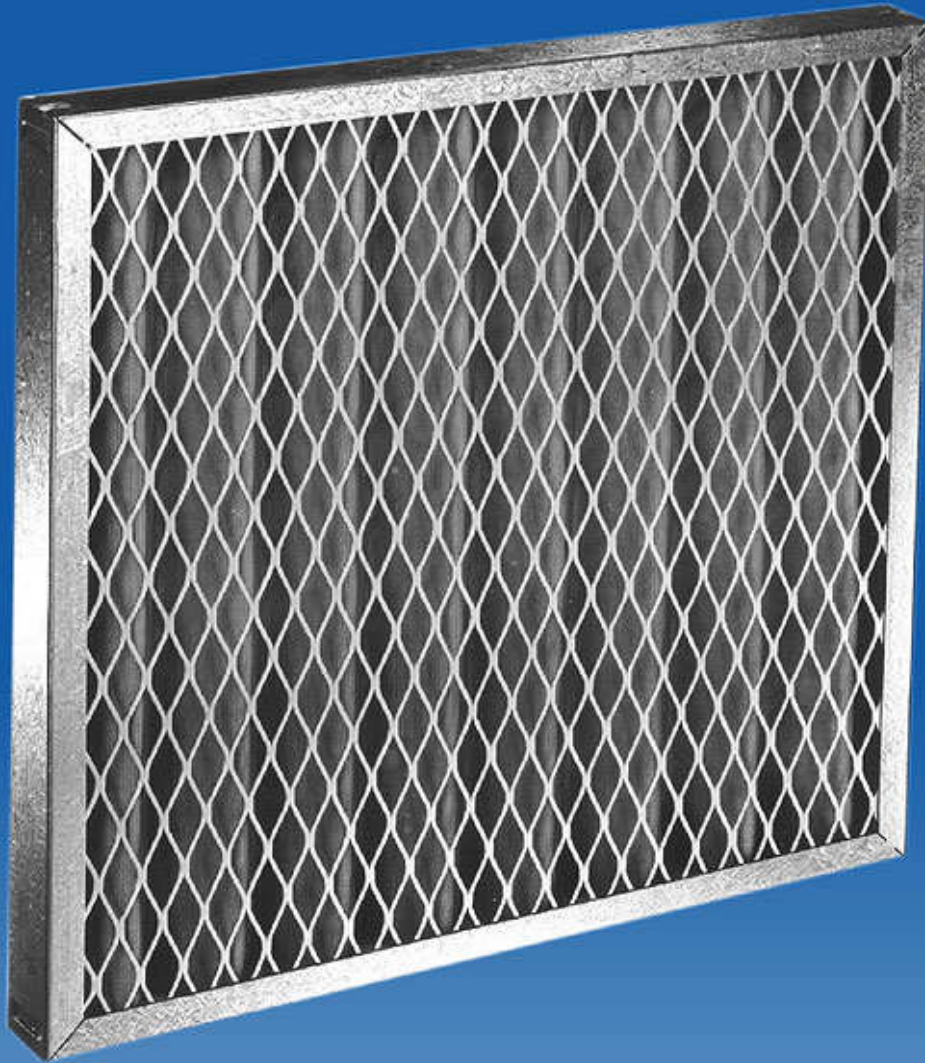

## AIRSAN TYPE DD

Permanent • Dry Type • Polyester Media

Airsan Type DD filters are heavy-duty, cleanable filters designed for engines, compressors, and industrial applications.

The Type DD is made with a galvanized steel frame and polyester media sandwiched between two pieces of galvanized steel screen cloth. Expanded metal face pieces on the front and back prevent the media from shifting. The Type DD is also available in bronze, stainless steel, monel and aluminum. Type DD filters are available in 2" and 4" nominal thickness. Type DD filters can be custom fabricated to any rectangular dimension.