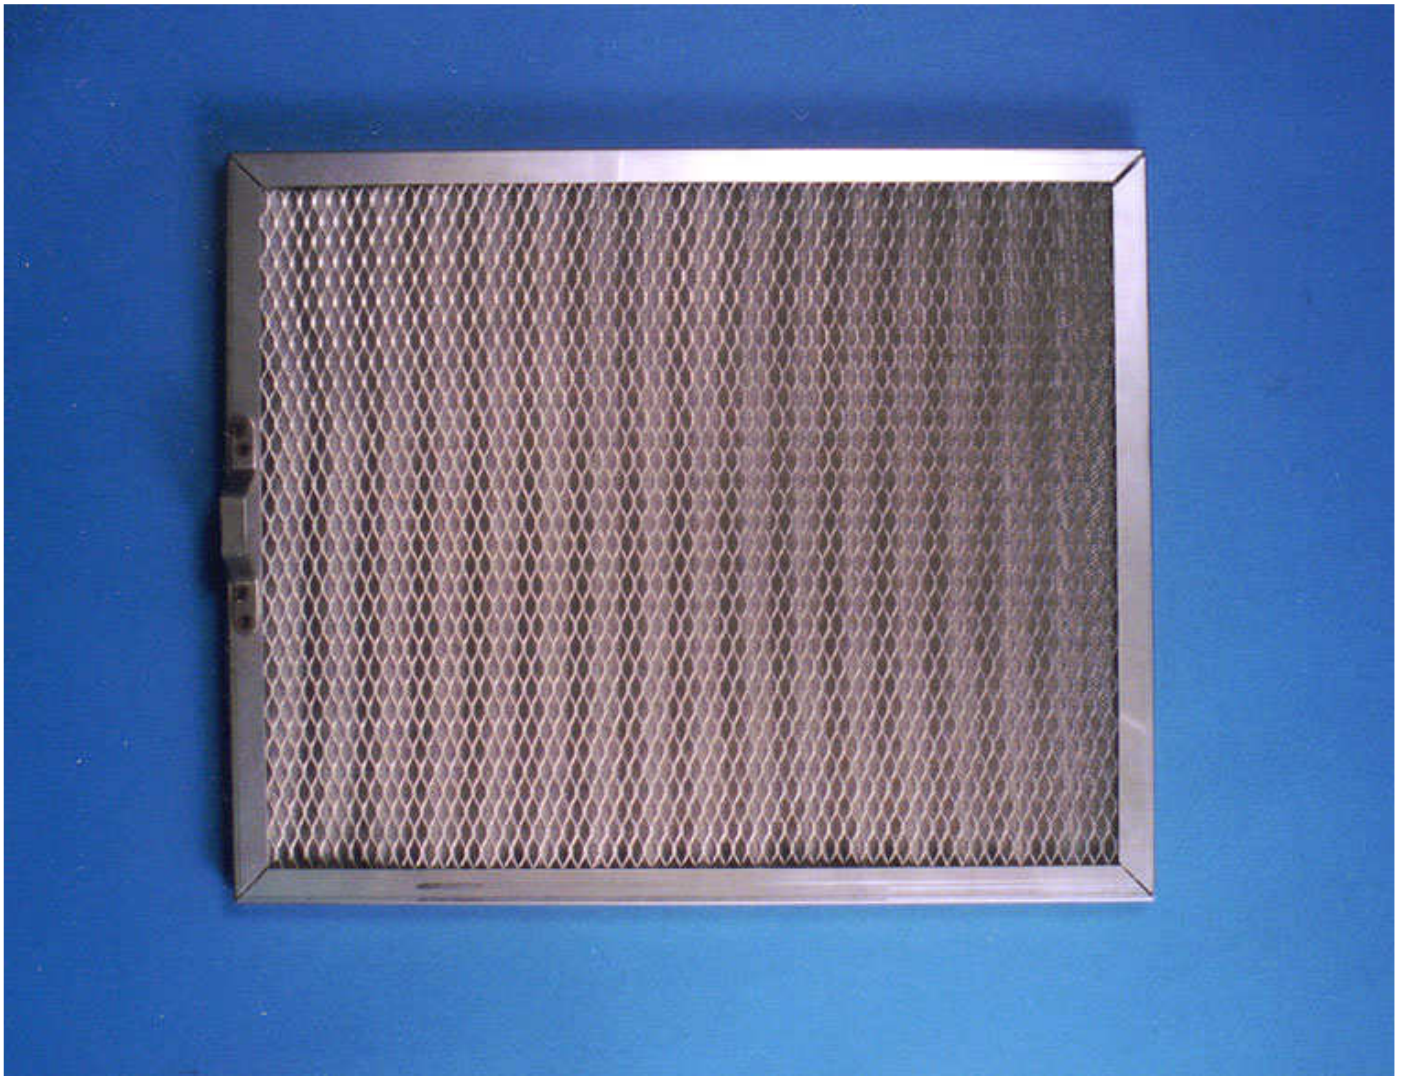

Website: www.airsan.com
Email: contactus@airsan.com

4554 West Woolworth Avenue
Milwaukee, WI 53218

Phone (414) 353-5800 or (800) 558-5494
Fax (414) 353-8402

TYPE KK AIR FILTERS

PERMANENT • DRY TYPE • POLYESTER MEDIA

**For Electronic and Electrical Cabinet Ventilation
and Air Moving Systems.**