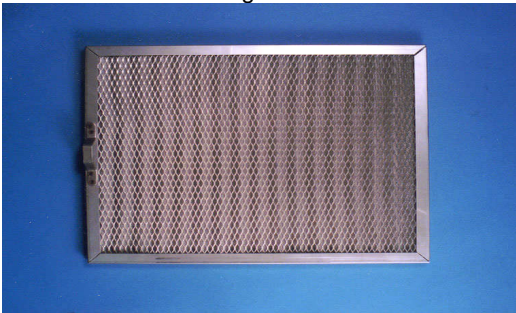

## AIRSAN TYPE KK Air Filters Permanent • Dry Type • Polyester Media

Airsan Type KK filters are highly efficient permanent air filters designed to protect ventilated equipment.

These filters offer low initial resistance, large dust holding capacity and are easily cleanable with warm water and detergent. Because they are used dry, no adhesive is required. They are not affected by changes in temperature or climatic conditions.

These filters are constructed of polyester media sandwiched between two pieces of screen cloth in a sturdy metal frame, with expanded metal on both faces to protect the media.

Type KK filters can be manufactured in any rectangular size required in thicknesses of  $\frac{1}{4}$ "  $\frac{1}{2}$ ",  $\frac{3}{4}$ ",  $\frac{7}{8}$ ", 1" and  $1\frac{7}{8}$ ". Custom designed filters can be provided to meet your specific requirements.

Type KK filters' pleated configuration maximizes use of the open area. The custom KK filters' CFM capacity can be increased by adding pleats. These additional pleats result in a lower initial resistance and lengthen the service interval.