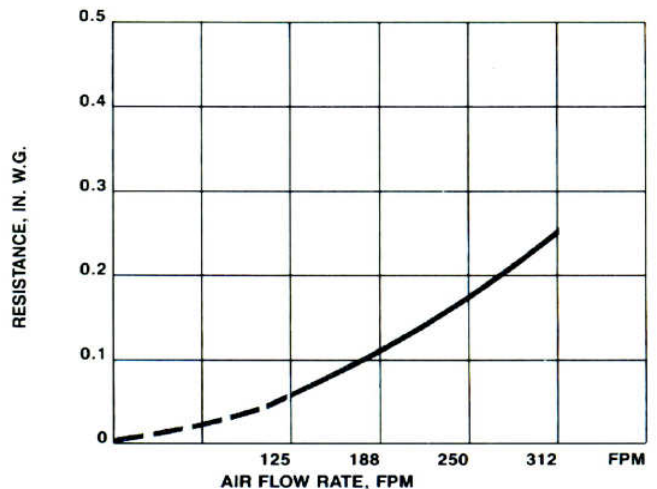

INITIAL RESISTANCE/PERFORMANCE⁽¹⁾

⁽¹⁾Average Weight Arrestance is 90% ASHRAE 52-76

DIMENSIONS – STANDARD SIZE TYPE KK FILTERS

1" GALVANIZED TYPE KK AIR FILTER (Polyester Media)				2" GALVANIZED TYPE KK AIR FILTER (Polyester Media)			
STOCK NO.	CATALOG DESCRIPTION (1)	NOMINAL SIZE (2)	ACTUAL SIZE	STOCK NO.	CATALOG DESCRIPTION (1)	NOMINAL SIZE (2)	ACTUAL SIZE
902517	KK1-1224	12 x 24 x 1	11½ x 23³/₈ x 7/8	903628	KK2-1224	12 x 24 x 2	11½ x 23³/₈ x 1⁷/₈
901037	KK1-1620	16 x 20 x 1	15½ x 19½ x 7/8	901032	KK2-1620	16 x 20 x 2	15½ x 19½ x 1⁷/₈
901308	KK1-1625	16 x 25 x 1	15½ x 24½ x 7/8	901303	KK2-1625	16 x 25 x 2	15½ x 24½ x 1⁷/₈
901309	KK1-2020	20 x 20 x 1	19½ x 19½ x 7/8	901304	KK2-2020	20 x 20 x 2	19½ x 19½ x 1⁷/₈
901310	KK1-2025	20 x 25 x 1	19½ x 24½ x 7/8	901305	KK2-2025	20 x 25 x 2	19½ x 24½ x 1⁷/₈
901311	KK1-2424	24 x 24 x 1	23³/₈ x 23³/₈ x 1⁷/₈	901306	KK2-2424	24 x 24 x 2	23³/₈ x 23³/₈ x 1⁷/₈

(1) To order aluminum, use prefix "KKAA". To order stainless steel, use prefix "KKSS". To order bronze, use prefix "KKBB".

(2) Use KK2-50 and state actual dimension when special sizes are required.